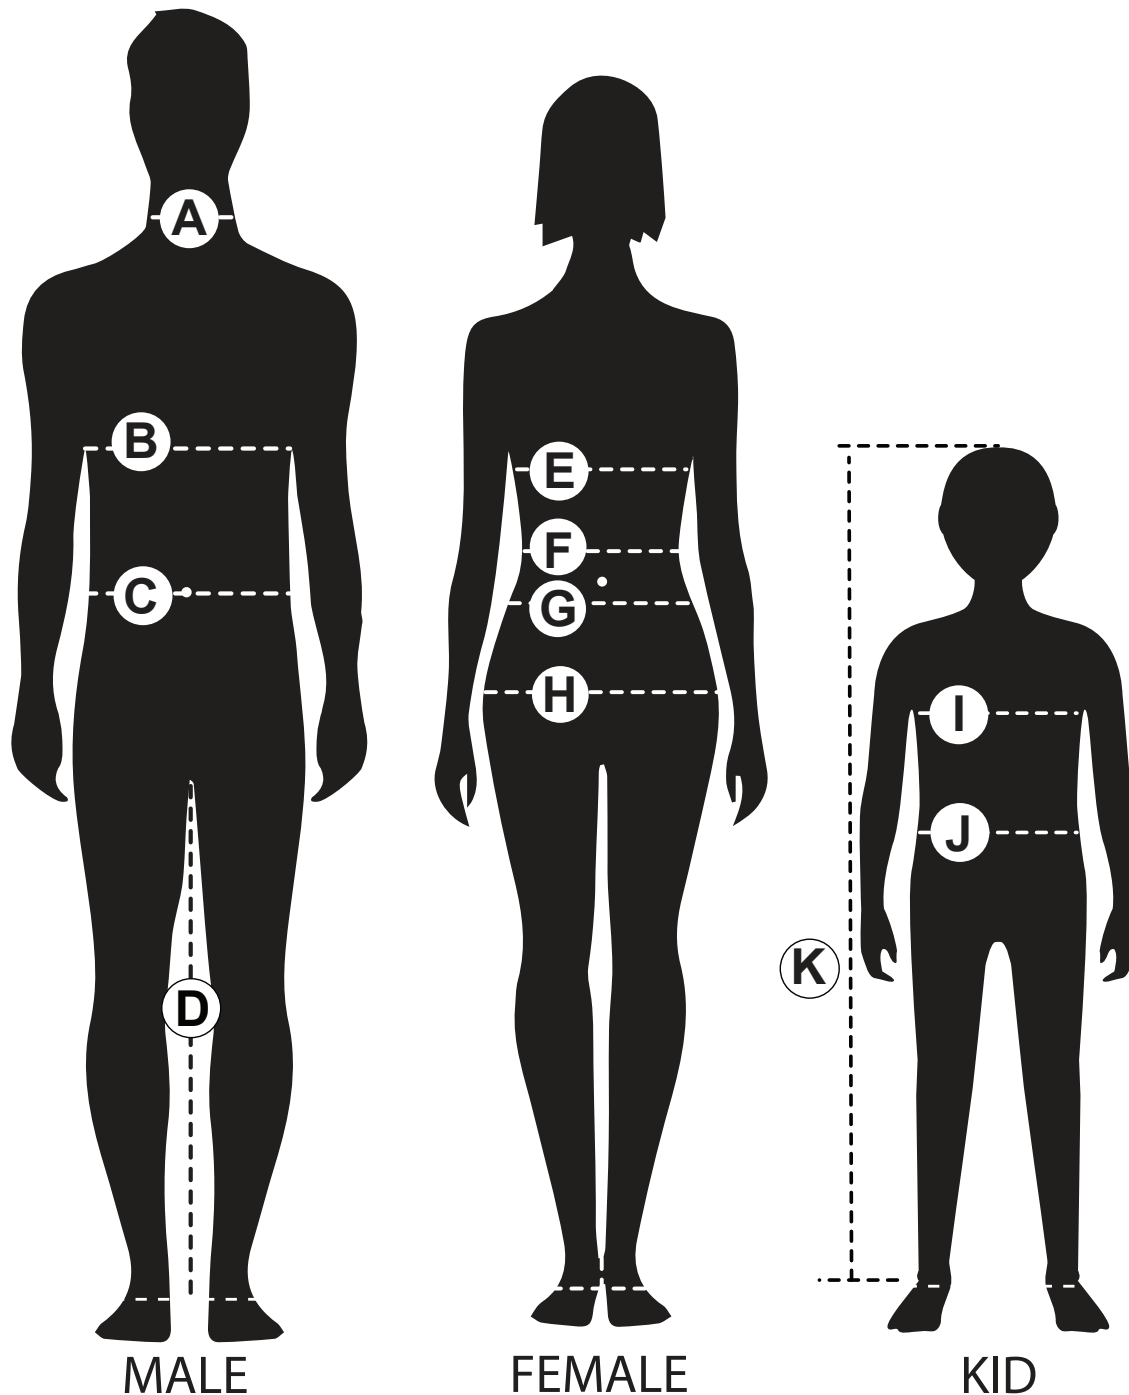

UNISEX ELASTIC SCRUB PANTS									
STOCK SIZE	XS	S	M	L	XL	2XL	3XL	4XL	5XL
WOMENS EQUIVALENT SIZES	6-8	10-12	14-16	18-20	22-24	26-28	30-32	34-36	38-40
TO FIT WAIST	62-67	72-77	82-87	92-97	102-107	112-117	122-127	132-137	142-147
INLEG	70	73	76	79	80	83	86	88	88

WOMENS STRETCH SCRUB TOPS									SCRUB TEX
STOCK SIZE	XS	S	M	L	XL	2XL	3XL	4XL	5XL
WOMENS NUMERIC SIZES	6-8	10	12	14	16	18	20	22-24	26-28
TO FIT BUST	82-87	92	97	102	107	112	117	122-127	132-137

UNISEX STRETCH SCRUB PANTS									SCRUB TEX
STOCK SIZE	XS	S	M	L	XL	2XL	3XL	4XL	5XL
WOMENS EQUIVALENT SIZES	6	8	10-12	14-16	18-20	22-24	26-28	30-32	34-36
TO FIT WAIST	62	67	72-77	82-87	92-97	102-107	112-117	122-127	132-137

BARRIER SURGICAL GOWN		
STOCK SIZE	S	M
TO FIT WAIST	87-107	112-152

* CHECK CATALOGUE STYLES FOR AVAILABLE SIZES

"All information in this catalogue is intended to be true and correct at time of print. However, in the course of time, unforeseen changes may occur which may result in information being out of date. For up to date information, Please contact your sales representative for more informatio."

HOW TO MEASURE YOURSELF

MALE/ UNISEX

A) NECK

Measure around your neck at collar level. Keep one finger between the measuring tape and neck.

B) CHEST

Standing naturally, measure around the fullest part of the chest, keeping the tape at under arm level. Keep one finger between tape and body